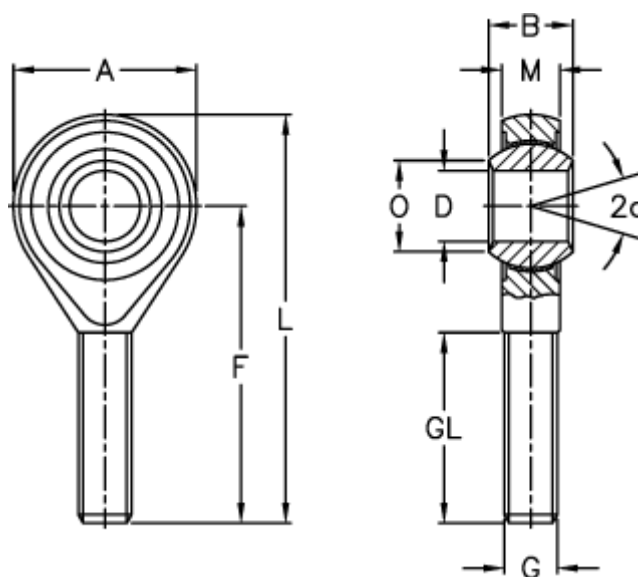

Article number: 03306012125  
 Description: Fluro Rod End GALOW 12 12x1,25  
 Without bushing with left-handed thread

## Measures

A	= 32	L	= 70
a (degrees)	= 13	M	= 12.00
B	= 16	O	= 15.4
D	= 12	Permissible rpm	= Ikke velegnet til rotation
Dynamic load C (kN)	= 4.0	Static load C0 (kN)	= 25.5
F	= 54	Weight (g)	= 87
g	= M12x1,25		
GL	= 33		